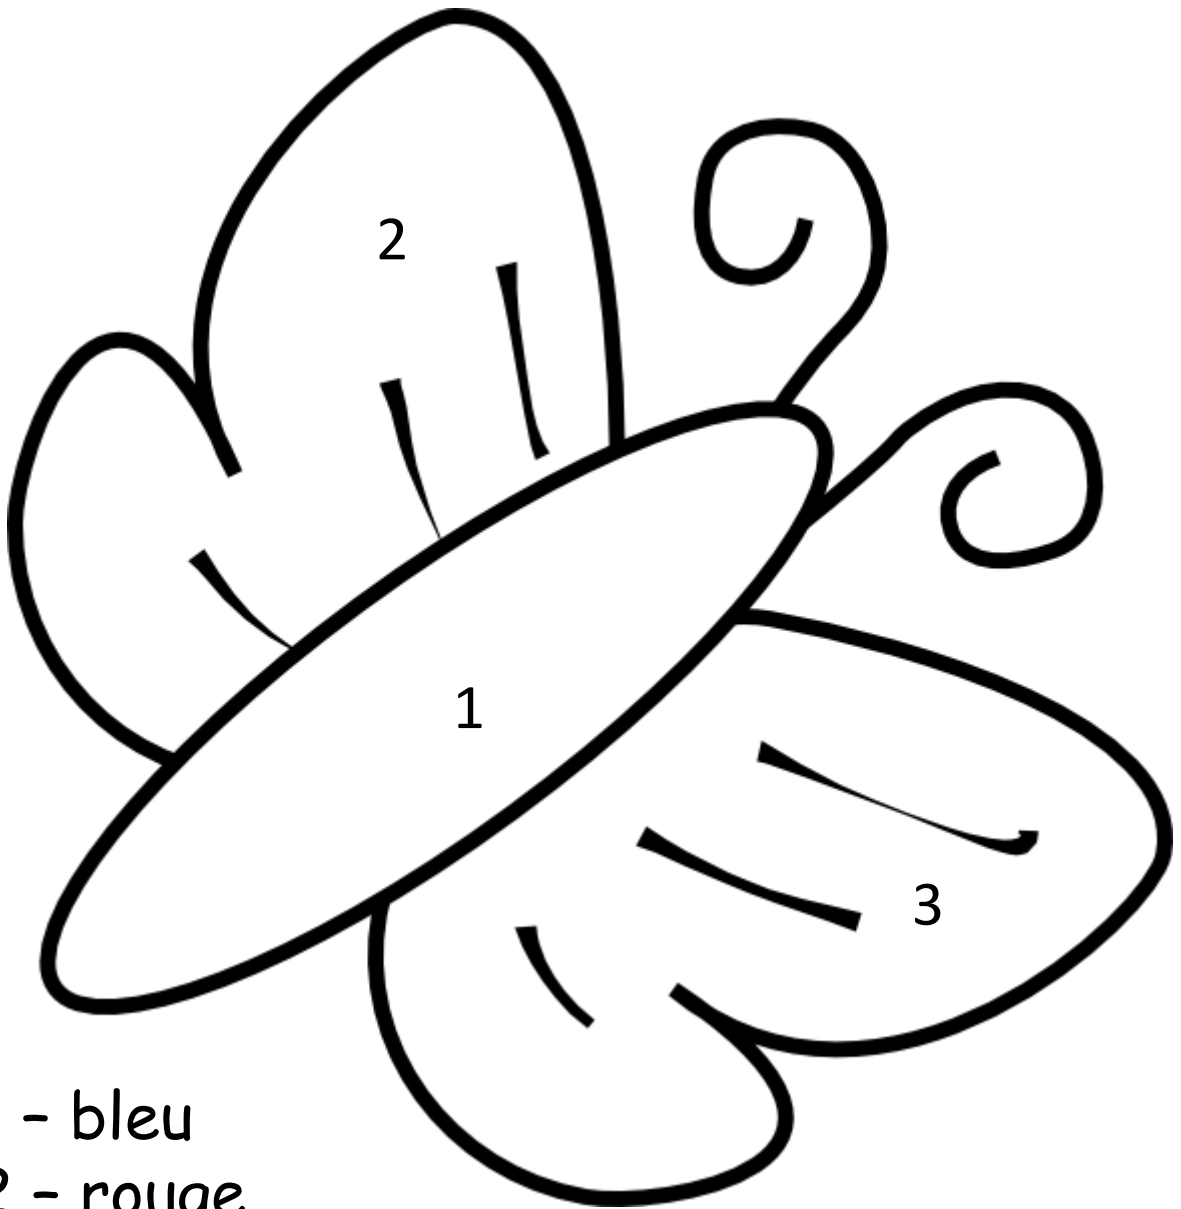

Butterfly

Colour in the butterfly -
papillon - using the colour
code below.

- 1 - bleu
- 2 - rouge
- 3 - jaune